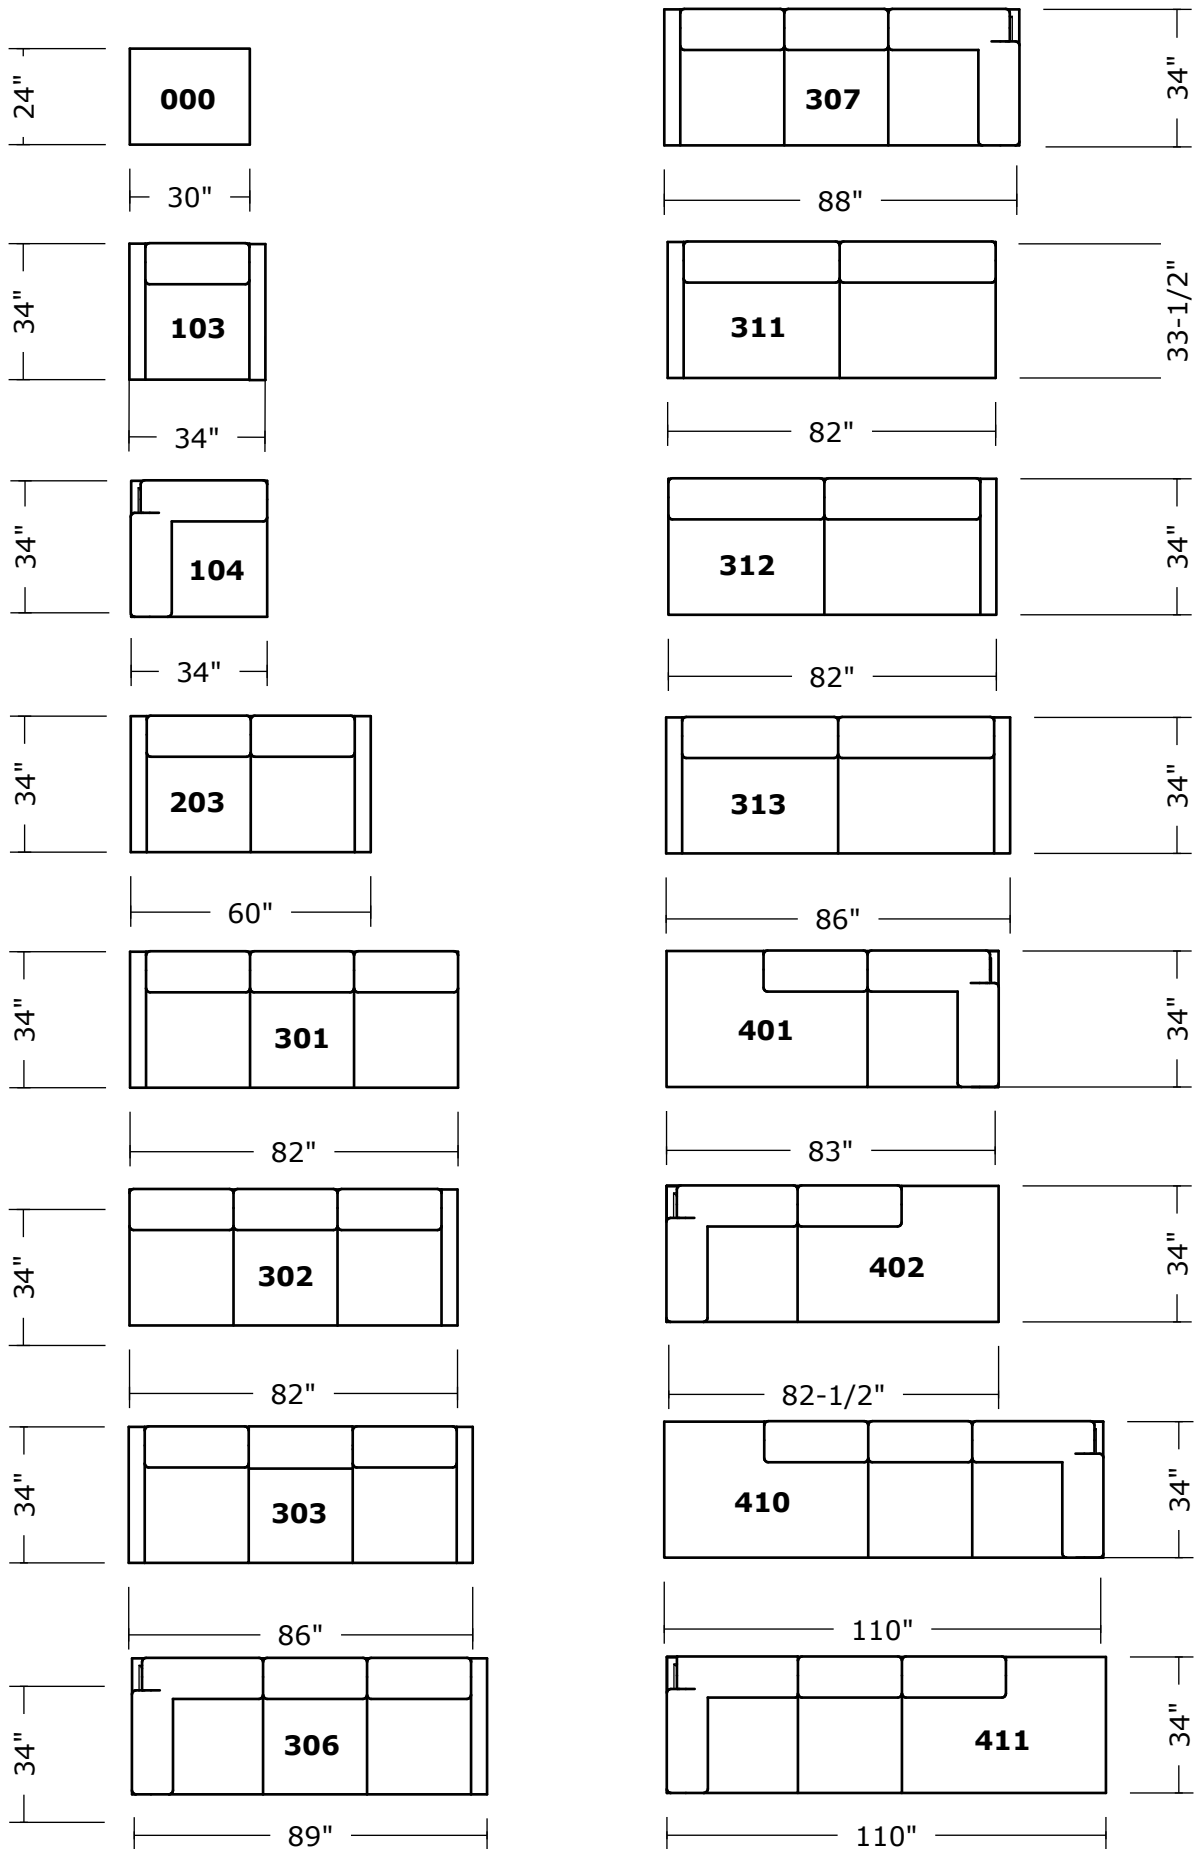

Modern Walnut
on Maple

Polished
Stainless